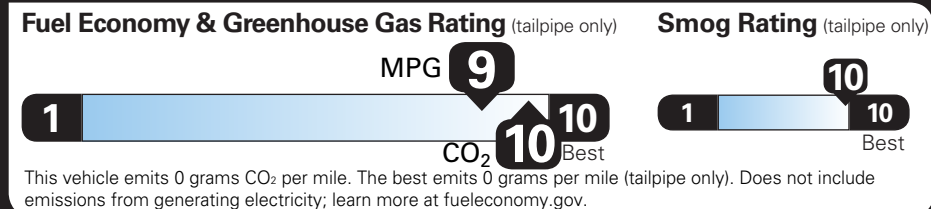

TOTAL OPTIONS \$3,995.00  
 TOTAL VEHICLE & OPTIONS \$73,095.00

DESTINATION CHARGE 2,095.00

**TOTAL VEHICLE PRICE\* \$75,190.00**

## EPA DOT Fuel Economy and Environment

Electric Vehicle

**You save \$2,250**  
 in fuel costs over 5 years compared to the average new vehicle.

**Annual fuel COST**  
**\$1,250**

Actual results will vary for many reasons, including driving conditions and how you drive and maintain your vehicle. The average new vehicle gets 29 MPG and costs \$8,500 to fuel over 5 years. Cost estimates are based on 15,000 miles per year at \$0.17 per kW-hr. MPGe is miles per gasoline gallon equivalent. Vehicle emissions are a significant cause of climate change and smog.