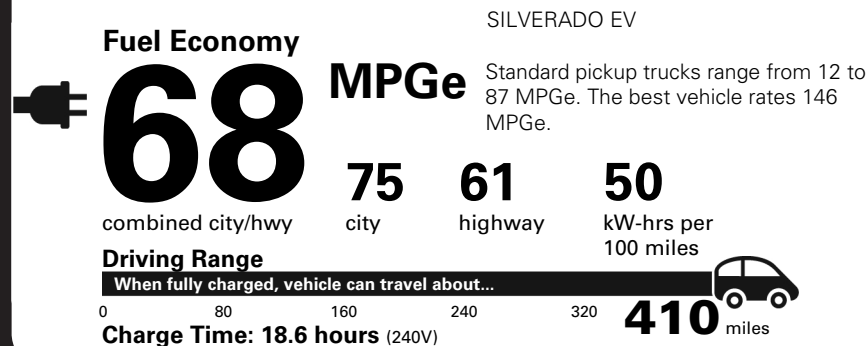

TOTAL OPTIONS \$3,995.00  
 TOTAL VEHICLE & OPTIONS \$73,095.00

DESTINATION CHARGE 2,095.00

**TOTAL VEHICLE PRICE\* \$75,190.00**

## EPA DOT Fuel Economy and Environment

Electric Vehicle

**You save \$2,250**  
 in fuel costs over 5 years compared to the average new vehicle.

**Annual fuel COST**  
**\$1,250**

Actual results will vary for many reasons, including driving conditions and how you drive and maintain your vehicle. The average new vehicle gets 29 MPG and costs \$8,500 to fuel over 5 years. Cost estimates are based on 15,000 miles per year at \$0.17 per kW-hr. MPGe is miles per gasoline gallon equivalent. Vehicle emissions are a significant cause of climate change and smog.