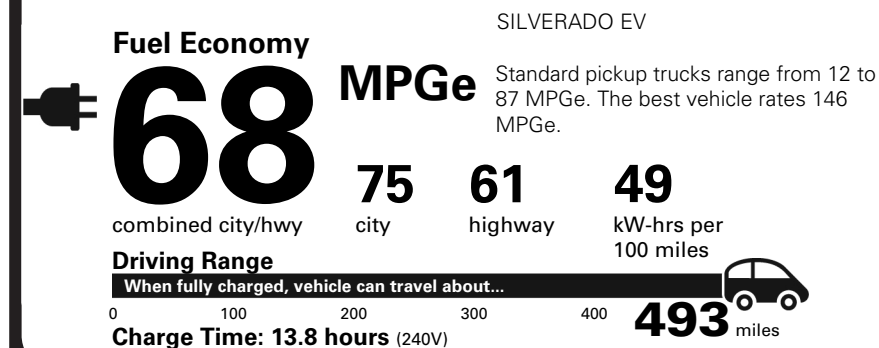

MANUFACTURER'S SUGGESTED RETAIL PRICE

STANDARD VEHICLE PRICE \$74,200.00

OPTIONS & PRICING

OPTIONS INSTALLED BY THE MANUFACTURER (MAY REPLACE STANDARD EQUIPMENT SHOWN)

CHEVYTEC SPRAY-ON BEDLINER	545.00
CALIFORNIA EMISSIONS REQUIREMENTS	500.00
SEO KEY FOBS	45.00
FLEET	INC.
TOTAL OPTIONS	\$1,090.00

TOTAL VEHICLE & OPTIONS	\$75,290.00
DESTINATION CHARGE	2,595.00

TOTAL VEHICLE PRICE* \$77,885.00

EPA DOT Fuel Economy and Environment

Electric Vehicle

You save \$2,250 in fuel costs over 5 years compared to the average new vehicle.