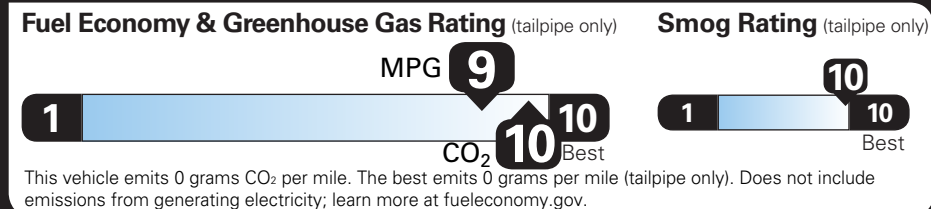

Actual results will vary for many reasons, including driving conditions and how you drive and maintain your vehicle. The average new vehicle gets 28 MPG and costs $9,750 to fuel over 5 years. Cost estimates are based on 15,000 miles per year at $0.15 per kW-hr. MPGe is miles per gasoline gallon equivalent. Vehicle emissions are a significant cause of climate change and smog.

fuel economy.gov

Calculate personalized estimates and compare vehicles

GOVERNMENT 5-STAR SAFETY RATINGS

This vehicle has not been rated by the government for overall vehicle score, frontal crash, side crash or rollover risk.

Source: National Highway Traffic Safety Administration (NHTSA)

www.safercar.gov or 1-888-327-4236

Equipped with the safety and security of OnStar®

Visit onstar.com for details.

onstar.com/privacy

This label has been applied pursuant to Federal law - Do not remove prior to delivery to the ultimate purchaser. *Includes Manufacturer's Recommended Pre-Delivery Service. Does not include dealer installed options and accessories not listed above, local taxes or license fees.

© 2009 General Motors LLC
GMLBL_PROD_0043 - 10/23/2023

ORDER NO DDBQ5G SALES CODE R
SALES MODEL CODE CT35843
DEALER NO 11349
FINAL ASSEMBLY:
DETROIT, MI U.S.A.

VIN 1GC10VEL3RU203894 REISSUE

DEALER TO WHOM DELIVERED
ADVANTAGE CHEVROLET
9510 W JOLIET RD
HODGKINS, IL 60525-4137