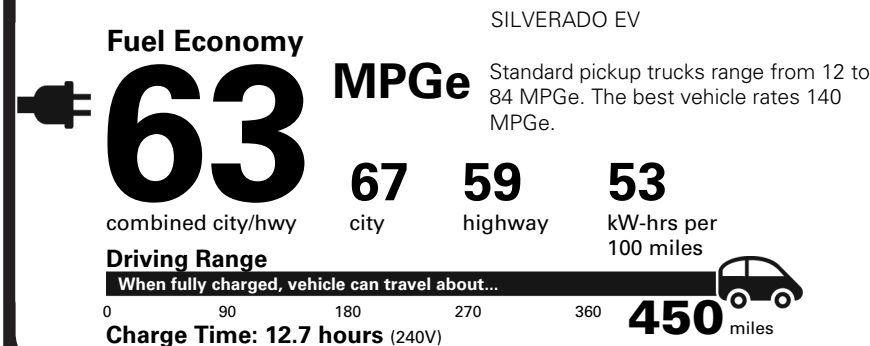

Visit us at www.chevy.com

UPDATE

MANUFACTURER'S SUGGESTED RETAIL PRICE

STANDARD VEHICLE PRICE \$77,905.00

OPTIONS & PRICING

OPTIONS INSTALLED BY THE MANUFACTURER (MAY REPLACE STANDARD EQUIPMENT SHOWN)

CHEVYTEC SPRAY-ON BEDLINER FLEET	545.00 INC.
----------------------------------	-------------

TOTAL OPTIONS	\$545.00
TOTAL VEHICLE & OPTIONS	\$78,450.00
DESTINATION CHARGE	1,995.00

TOTAL VEHICLE PRICE* \$80,445.00

EPA DOT Fuel Economy and Environment

Electric Vehicle

You save \$3,750

in fuel costs over 5 years