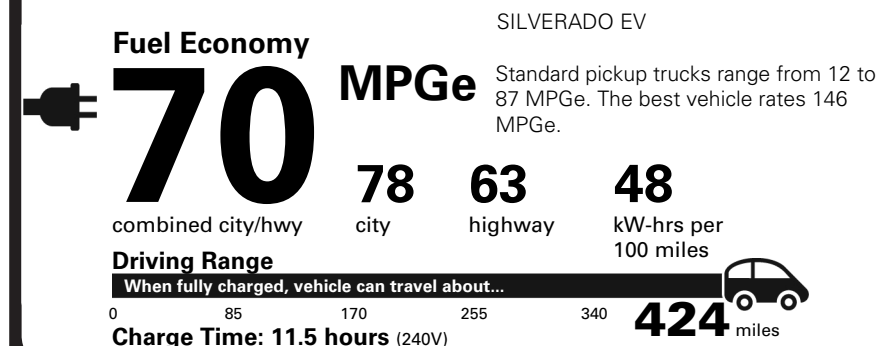

MANUFACTURER'S SUGGESTED RETAIL PRICE

STANDARD VEHICLE PRICE \$66,200.00

OPTIONS & PRICING

OPTIONS INSTALLED BY THE MANUFACTURER (MAY REPLACE STANDARD EQUIPMENT SHOWN)

CHEVYTEC SPRAY-ON BEDLINER	545.00
CALIFORNIA EMISSIONS REQUIREMENTS	500.00
MOBILE SERVICE PLUS 1 YEAR FLEET	199.00 INC.

TOTAL OPTIONS	\$1,244.00
TOTAL VEHICLE & OPTIONS	\$67,444.00
DESTINATION CHARGE	2,595.00

TOTAL VEHICLE PRICE* \$70,039.00

EPA DOT Fuel Economy and Environment

Electric Vehicle

You save \$2,500
in fuel costs over 5 years compared to the average new vehicle.