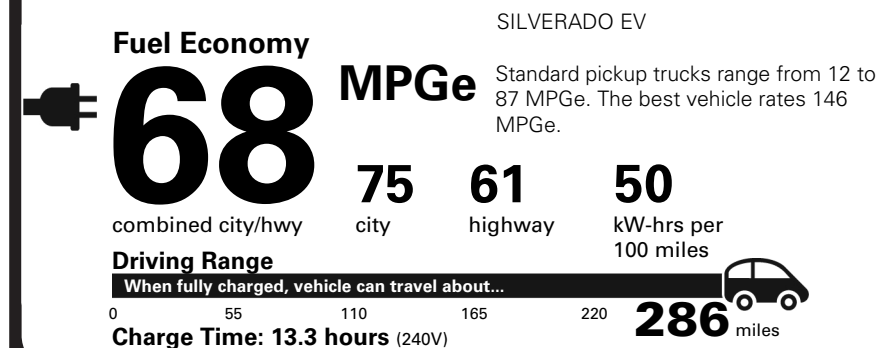

MANUFACTURER'S SUGGESTED RETAIL PRICE

STANDARD VEHICLE PRICE \$52,800.00

OPTIONS & PRICING

OPTIONS INSTALLED BY THE MANUFACTURER (MAY REPLACE STANDARD EQUIPMENT SHOWN)

CHEVYTEC SPRAY-ON BEDLINER	545.00
CALIFORNIA EMISSIONS REQUIREMENTS FLEET	500.00 INC.
TOTAL OPTIONS	\$1,045.00
TOTAL VEHICLE & OPTIONS	\$53,845.00
DESTINATION CHARGE	2,095.00

TOTAL VEHICLE PRICE* \$55,940.00

EPA DOT Fuel Economy and Environment

Electric Vehicle

You save \$2,250 in fuel costs over 5 years compared to the average new vehicle.

Annual fuel COST \$1,250

Actual results will vary for many reasons, including driving conditions and how you drive and maintain your vehicle. The average new vehicle gets 29 MPG and costs \$8,500 to fuel over 5 years. Cost estimates are based on 15,000 miles per year at \$0.17 per kW-hr. MPGe is miles per gasoline gallon equivalent. Vehicle emissions are a significant cause of climate change and smog.