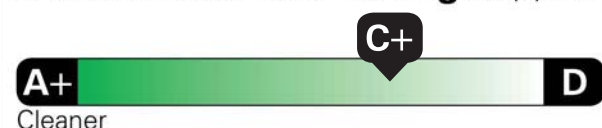

Environmental Performance

These ratings are not directly comparable to the U.S. EPA/DOT light-duty vehicle label ratings. For information on how to compare, please see www.arb.ca.gov/ep_label.

Protect the environment. Choose vehicles with **higher ratings**:

Greenhouse Gas Rating (tailpipe only)