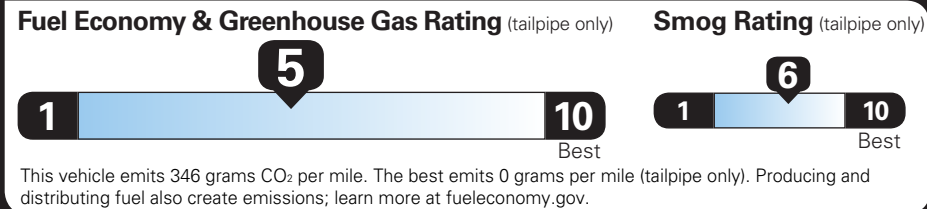

Actual results will vary for many reasons, including driving conditions and how you drive and maintain your vehicle. The average new vehicle gets 29 MPG and costs $8,500 to fuel over 5 years. Cost estimates are based on 15,000 miles per year at $4.15 per gallon. MPGe is miles per gasoline gallon equivalent. Vehicle emissions are a significant cause of climate change and smog.

fuel economy.gov

Calculate personalized estimates and compare vehicles

GOVERNMENT 5-STAR SAFETY RATINGS

Overall Vehicle Score ★★★★★

Based on the combined ratings of frontal, side and rollover. Should ONLY be compared to other vehicles of similar size and weight.

Frontal Crash Driver Passenger ★★★★★

Based on the risk of injury in a frontal impact. Should ONLY be compared to other vehicles of similar size and weight.

Side Crash Front seat Rear seat ★★★★★

Based on the risk of injury in a side impact.

Rollover ★★★★★

Based on the risk of rollover in a single-vehicle crash.

Star ratings range from 1 to 5 stars (★★★★★) with 5 being the highest. Source: National Highway Traffic Safety Administration (NHTSA) www.safercar.gov or 1-888-327-4236

PARTS CONTENT INFORMATION

FOR VEHICLES IN THIS CARLINE:
U.S./CANADIAN PARTS CONTENT: 35%
MAJOR SOURCES OF FOREIGN PARTS CONTENT: MEXICO 23% CHINA 15%

NOTE: PARTS CONTENT DOES NOT INCLUDE FINAL ASSEMBLY, DISTRIBUTION, OR OTHER NON-PARTS COSTS.

FOR THIS VEHICLE:
FINAL ASSEMBLY POINT: LANSING, MI U.S.A.
COUNTRY OF ORIGIN: ENGINE: UNITED STATES TRANSMISSION: UNITED STATES

This label has been applied pursuant to Federal law - Do not remove prior to delivery to the ultimate purchaser. *Includes Manufacturer's Recommended Pre-Delivery Service. Does not include dealer installed options and accessories not listed above, local taxes or license fees.

© 2009 General Motors LLC GMLBL_PROD_0044 - 11/01/2025

ORDER NO FWRDF1 SALES CODE E
SALES MODEL CODE 6DD79
DEALER NO 25771
FINAL ASSEMBLY:
LANSING, MI U.S.A.

VIN 1G6DP5RK7T0115104 REISSUE

DEALER TO WHOM DELIVERED
RANDY MARION CHEVROLET CADILLAC, LL
PO BOX 1559
MOOREVILLE, NC 28115-1559

Better drives start with OnStar®
Activate today

Learn more at onstar.com, or scan the QR code

onstar.com/privacy