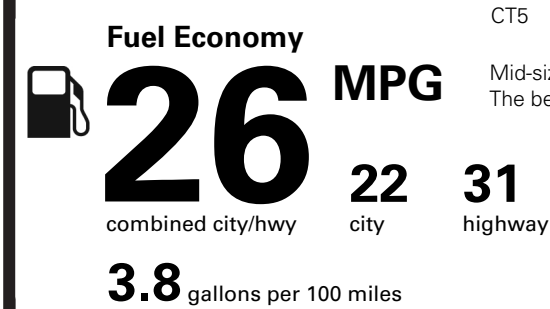

TOTAL OPTIONS	\$3,699.00
TOTAL VEHICLE & OPTIONS	\$53,899.00
DESTINATION CHARGE	1,795.00

TOTAL VEHICLE PRICE* \$55,694.00

EPA DOT Fuel Economy and Environment

Gasoline Vehicle

CT5
Mid-size cars range from 15 to 139 MPG. The best vehicle rates 146 MPGe.