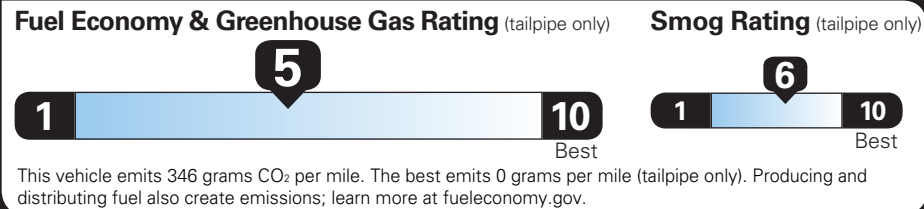

- AMBIENT INTERIOR LIGHTING
- MIRRORS, OUTSIDE HEATED POWER ADJUSTABLE, MANUAL FOLDING
- ADAPTIVE REMOTE START
- WIRELESS CHARGING
- HEADLAMPS, LED
- 5G VEHICLE CONNECTIVITY

SAFETY & SECURITY

- DRIVER ATTENTION ASSIST
- TRAFFIC SIGN RECOGNITION
- BLIND ZONE STEERING ASSIST
- ENHANCED AUTOMATIC PARK ASSIST
- HD SURROUND VISION
- INTERSECTION AUTOMATIC EMERGENCY BRAKING
- REAR CROSS TRAFFIC BRAKING
- FRONT PEDESTRIAN AND BICYCLIST BRAKING
- SIDE BICYCLIST ALERT
- REAR PEDESTRIAN ALERT
- TEEN DRIVER

MANUFACTURER'S SUGGESTED RETAIL PRICE

STANDARD VEHICLE PRICE $50,200.00

OPTIONS & PRICING

OPTIONS INSTALLED BY THE MANUFACTURER (MAY REPLACE STANDARD EQUIPMENT SHOWN)

VIBRANT WHITE TRICOAT	1,225.00
TOTAL OPTIONS	$1,225.00
TOTAL VEHICLE & OPTIONS	$51,425.00
DESTINATION CHARGE	1,795.00

TOTAL VEHICLE PRICE* $53,220.00

EPA DOT Fuel Economy and Environment

Gasoline Vehicle

Fuel Economy **26** MPG
combined city/hwy
22 city
31 highway
3.8 gallons per 100 miles

CT5
Mid-size cars range from 15 to 137 MPG. The best vehicle rates 146 MPGe.

You spend **$3,500** more in fuel costs over 5 years compared to the average new vehicle.

Annual fuel cost **$2,400**

Actual results will vary for many reasons, including driving conditions and how you drive and maintain your vehicle. The average new vehicle gets 29 MPG and costs $8,500 to fuel over 5 years. Cost estimates are based on 15,000 miles per year at $4.15 per gallon. MPGe is miles per gasoline gallon equivalent. Vehicle emissions are a significant cause of climate change and smog.

fuel economy.gov
Calculate personalized estimates and compare vehicles

GOVERNMENT 5-STAR SAFETY RATINGS

Overall Vehicle Score ★★★★★
Based on the combined ratings of frontal, side and rollover. Should ONLY be compared to other vehicles of similar size and weight.

Frontal Crash ★★★★★
Based on the risk of injury in a frontal impact. Should ONLY be compared to other vehicles of similar size and weight.

Side Crash ★★★★★
Based on the risk of injury in a side impact.

Rollover ★★★★★
Based on the risk of rollover in a single-vehicle crash.

Star ratings range from 1 to 5 stars (★★★★★) with 5 being the highest. Source: National Highway Traffic Safety Administration (NHTSA) www.safercar.gov or 1-888-327-4236

PARTS CONTENT INFORMATION

FOR VEHICLES IN THIS CARLINE:
U.S./CANADIAN PARTS CONTENT: 35%
MAJOR SOURCES OF FOREIGN PARTS CONTENT: MEXICO 23% CHINA 15%

NOTE: PARTS CONTENT DOES NOT INCLUDE FINAL ASSEMBLY, DISTRIBUTION, OR OTHER NON-PARTS COSTS.

FOR THIS VEHICLE:
FINAL ASSEMBLY POINT: LANSING, MI U.S.A.
COUNTRY OF ORIGIN: ENGINE: UNITED STATES TRANSMISSION: UNITED STATES

This label has been applied pursuant to Federal law - Do not remove prior to delivery to the ultimate purchaser. *Includes Manufacturer's Recommended Pre-Delivery Service. Does not include dealer installed options and accessories not listed above, local taxes or license fees.

© 2009 General Motors LLC GMLBL_PROD_0044 - 11/01/2025

ORDER NO FRNZ0C SALES CODE E
SALES MODEL CODE 6DD79
DEALER NO 21132
FINAL ASSEMBLY:
LANSING, MI U.S.A.

VIN 1G6DP5RK6T0110427 REISSUE

DEALER TO WHOM DELIVERED
FIELDS CADILLAC JACKSONVILLE
7999 BLANDING BLVD
JACKSONVILLE, FL 32244-5834

Better drives start with OnStar®
Activate today

Learn more at onstar.com, or scan the QR code
onstar.com/privacy