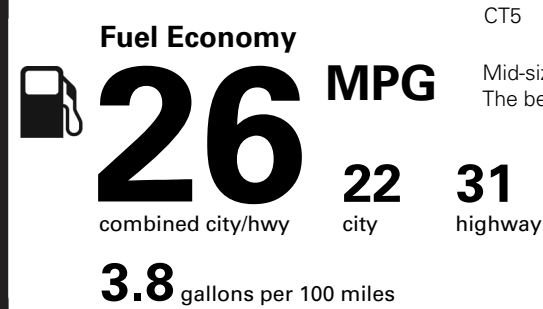

TOTAL OPTIONS	\$3,724.00
TOTAL VEHICLE & OPTIONS	\$53,924.00
DESTINATION CHARGE	1,795.00

TOTAL VEHICLE PRICE* \$55,719.00

EPA DOT Fuel Economy and Environment

Gasoline Vehicle

You spend \$3,500 more in fuel costs over 5 years compared to the average new vehicle.