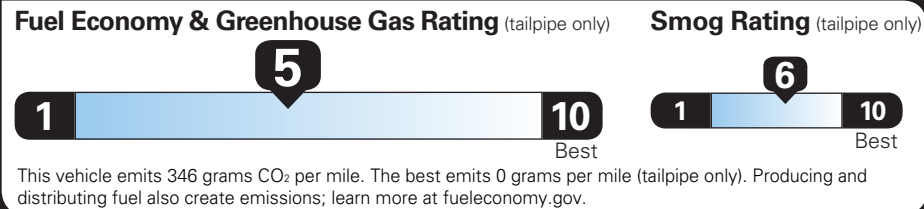

You spend $3,500 more in fuel costs over 5 years compared to the average new vehicle.

Annual fuel cost **$2,400**