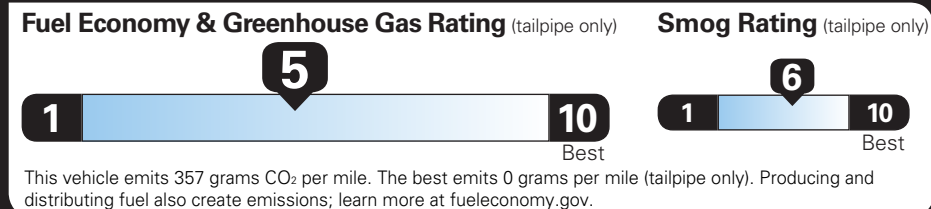

- SEATS, FRONT 18-WAY INCL 4-WAY POWER LUMBAR
- SEATS, FRT DRIVER & PASSENGER HEATED / VENTILATED
- PEDALS, ALLOY DRIVER
- WIRELESS CHARGING
- MEMORY SETTINGS, DRIVER
- WIPERS, FRONT RAINSENSE
- INSIDE REARVIEW MIRROR, AUTO DIMMING
- UNIVERSAL HOME REMOTE

SAFETY & SECURITY

- FORWARD COLLISION ALERT
- FRONT PEDESTRIAN BRAKING
- SAFETY ALERT SEAT
- HD REAR VISION CAMERA
- TEEN DRIVER
- BUCKLE TO DRIVE
- LANE KEEP ASSIST WITH LANE DEPARTURE WARNING
- FRONT AND REAR PARK ASSIST
- FOLLOWING DISTANCE INDICATOR

- REAR CROSS TRAFFIC ALERT
- LANE CHANGE ALERT WITH SIDE BLIND ZONE ALERT

MANUFACTURER'S SUGGESTED RETAIL PRICE

STANDARD VEHICLE PRICE $43,800.00

OPTIONS & PRICING

OPTIONS INSTALLED BY THE MANUFACTURER (MAY REPLACE STANDARD EQUIPMENT SHOWN)

DRIVETRAIN, ALL WHEEL DRIVE	2,000.00
NAVIGATION AND BOSE PREMIUM AUDIO PACKAGE:	1,400.00
• BOSE PREMIUM SURROUND SOUND 14-SPEAKER SYSTEM	
• CADILLAC USER EXPERIENCE WITH EMBEDDED NAVIGATION	
SUNROOF	1,050.00
TOTAL OPTIONS	$4,450.00
TOTAL VEHICLE & OPTIONS	$48,250.00
DESTINATION CHARGE	1,495.00

TOTAL VEHICLE PRICE* $49,745.00

EPA DOT Fuel Economy and Environment

Gasoline Vehicle

Fuel Economy **25** MPG
combined city/hwy

21 city

31 highway

4.0 gallons per 100 miles

CT4 AWD
Compact cars range from 17 to 116 MPG. The best vehicle rates 146 MPGe.

You spend **$4,000** more in fuel costs over 5 years compared to the average new vehicle.

Annual fuel cost **$2,500**

Actual results will vary for many reasons, including driving conditions and how you drive and maintain your vehicle. The average new vehicle gets 29 MPG and costs $8,500 to fuel over 5 years. Cost estimates are based on 15,000 miles per year at $4.15 per gallon. MPGe is miles per gasoline gallon equivalent. Vehicle emissions are a significant cause of climate change and smog.

fuelconomy.gov
Calculate personalized estimates and compare vehicles

GOVERNMENT 5-STAR SAFETY RATINGS

This vehicle has not been rated by the government for overall vehicle score, frontal crash, side crash or rollover risk.

Source: National Highway Traffic Safety Administration (NHTSA)
www.safercar.gov or 1-888-327-4236

PARTS CONTENT INFORMATION

FOR VEHICLES IN THIS CARLINE:
U.S./CANADIAN PARTS CONTENT: 39%
MAJOR SOURCES OF FOREIGN PARTS CONTENT: MEXICO 20%

NOTE: PARTS CONTENT DOES NOT INCLUDE FINAL ASSEMBLY, DISTRIBUTION, OR OTHER NON-PARTS COSTS.

FOR THIS VEHICLE:
**FINAL ASSEMBLY POINT:
LANSING, MI U.S.A.**
**COUNTRY OF ORIGIN:
ENGINE: UNITED STATES
TRANSMISSION: UNITED STATES**

This label has been applied pursuant to Federal law - Do not remove prior to delivery to the ultimate purchaser. *Includes Manufacturer's Recommended Pre-Delivery Service. Does not include dealer installed options and accessories not listed above, local taxes or license fees.

© 2009 General Motors LLC
GMLBL_PROD_0043 - 10/23/2023

Better drives start with OnStar®
Activate today

Learn more at onstar.com, or scan the QR code

onstar.com/privacy

ORDER NO FVVDH9 SALES CODE E
SALES MODEL CODE 6DD69
DEALER NO 37269
FINAL ASSEMBLY:
LANSING, MI U.S.A.

VIN 1G6DG5RK6T0107852 REISSUE

DEALER TO WHOM DELIVERED
BERGSTROM CADILLAC NEENAH
PO BOX 777
NEENAH, WI 54957-0777