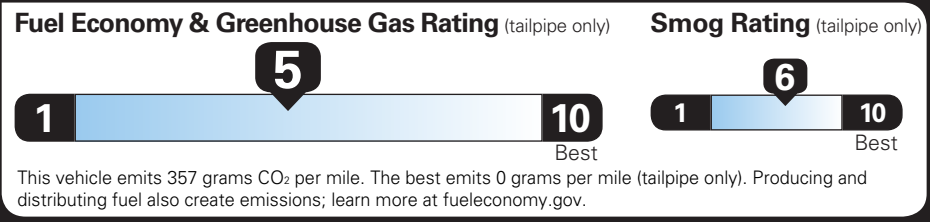

SAFETY & SECURITY

- FORWARD COLLISION ALERT
- FRONT PEDESTRIAN BRAKING
- SAFETY ALERT SEAT
- HD REAR VISION CAMERA
- TEEN DRIVER
- BUCKLE TO DRIVE
- LANE KEEP ASSIST WITH LANE DEPARTURE WARNING
- FRONT AND REAR PARK ASSIST
- FOLLOWING DISTANCE INDICATOR
- REAR CROSS TRAFFIC ALERT
- LANE CHANGE ALERT WITH

SIDE BLIND ZONE ALERT

MANUFACTURER'S SUGGESTED RETAIL PRICE

STANDARD VEHICLE PRICE $44,400.00

OPTIONS & PRICING

OPTIONS INSTALLED BY THE MANUFACTURER (MAY REPLACE STANDARD EQUIPMENT SHOWN)

- DRIVETRAIN, ALL WHEEL DRIVE 2,000.00
- NAVIGATION AND BOSE PREMIUM 1,400.00
- AUDIO PACKAGE:
  - BOSE PREMIUM SURROUND SOUND 14-SPEAKER SYSTEM
  - CADILLAC USER EXPERIENCE WITH EMBEDDED NAVIGATION
- SUNROOF 1,050.00
- DEEP SPACE METALLIC 625.00
- WHEELS, 18" PREMIUM PAINTED ALLOY, SATIN GRAPHITE FINISH (REPLACES STD/PKG WHEELS) 600.00
- INTERIOR PROTECTION PACKAGE (DEALER INSTALLED) 325.00

BLACK MIRROR COVERS (DLR INSTALLED)

225.00

TOTAL OPTIONS $6,225.00

TOTAL VEHICLE & OPTIONS $50,625.00

DESTINATION CHARGE 1,795.00

TOTAL VEHICLE PRICE* $52,420.00

EPA DOT Fuel Economy and Environment

Gasoline Vehicle

Fuel Economy **25** MPG combined city/hwy
21 city
31 highway
4.0 gallons per 100 miles

CT4 AWD
Compact cars range from 12 to 126 MPG. The best vehicle rates 146 MPGe.

You spend $4,000 more in fuel costs over 5 years compared to the average new vehicle.

Annual fuel cost **$2,500**

Actual results will vary for many reasons, including driving conditions and how you drive and maintain your vehicle. The average new vehicle gets 29 MPG and costs $8,500 to fuel over 5 years. Cost estimates are based on 15,000 miles per year at $4.15 per gallon. MPGe is miles per gasoline gallon equivalent. Vehicle emissions are a significant cause of climate change and smog.

fuel economy.gov
Calculate personalized estimates and compare vehicles

GOVERNMENT 5-STAR SAFETY RATINGS

This vehicle has not been rated by the government for overall vehicle score, frontal crash, side crash or rollover risk.

Source: National Highway Traffic Safety Administration (NHTSA)
www.safercar.gov or 1-888-327-4236

PARTS CONTENT INFORMATION

FOR VEHICLES IN THIS CARLINE:
U.S./CANADIAN PARTS CONTENT: 39%
MAJOR SOURCES OF FOREIGN PARTS CONTENT: MEXICO 20%

NOTE: PARTS CONTENT DOES NOT INCLUDE FINAL ASSEMBLY, DISTRIBUTION, OR OTHER NON-PARTS COSTS.

FOR THIS VEHICLE:
FINAL ASSEMBLY POINT: LANSING, MI U.S.A.
COUNTRY OF ORIGIN: ENGINE: UNITED STATES TRANSMISSION: UNITED STATES

This label has been applied pursuant to Federal law - Do not remove prior to delivery to the ultimate purchaser. *Includes Manufacturer's Recommended Pre-Delivery Service. Does not include dealer installed options and accessories not listed above, local taxes or license fees.

© 2009 General Motors LLC
GMLBL_PROD_0044 - 11/01/2025

Better drives start with OnStar®
Activate today
Learn more at onstar.com, or scan the QR code
onstar.com/privacy

ORDER NO GBFW0D SALES CODE E
SALES MODEL CODE 6DD69
DEALER NO 20769
FINAL ASSEMBLY: LANSING, MI U.S.A.

VIN 1G6DG5RK3T0119571 REISSUE

DEALER TO WHOM DELIVERED
CAMARGO CADILLAC COMPANY
9880 MONTGOMERY RD
CINCINNATI, OH 45242-6498