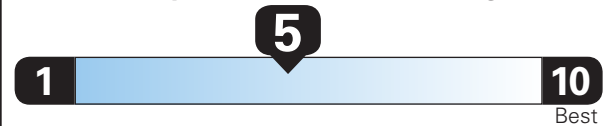

Fuel Economy

25 MPG
combined city/hwy

21 MPG
city

31 MPG
highway

4.0 gallons per 100 miles

CT4 AWD

Compact cars range from 12 to 126 MPG. The best vehicle rates 146 MPGe.

You spend $4,000
more in fuel costs over 5 years
compared to the average new vehicle.

G
A
Q

Annual fuel cost $2,500

Fuel Economy & Greenhouse Gas Rating (tailpipe only)

This vehicle emits 357 grams CO₂ per mile. The best emits 0 grams per mile (tailpipe only). Producing and distributing fuel also create emissions; learn more at fuel economy.gov.

Smog Rating (tailpipe only)