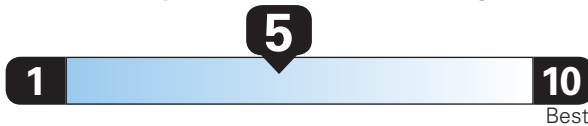

Fuel Economy

25 MPG
combined city/hwy

21 MPG
city

31 MPG
highway

4.0 gallons per 100 miles

CT4 AWD

Compact cars range from 12 to 126 MPG. The best vehicle rates 146 MPGe.

You spend $4,000
more in fuel costs over 5 years
compared to the average new vehicle.

G
A
Q

Annual fuel **cost**
$2,500

Fuel Economy & Greenhouse Gas Rating (tailpipe only)