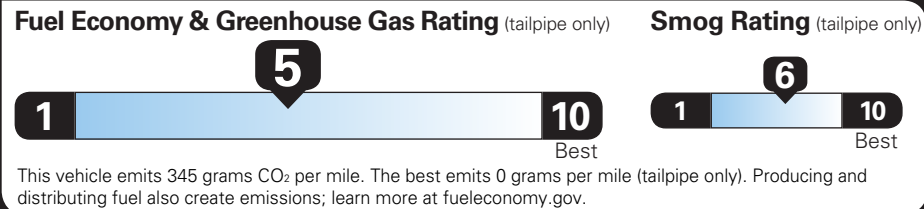

SAFETY & SECURITY

- FORWARD COLLISION ALERT
- FRONT PEDESTRIAN BRAKING
- SAFETY ALERT SEAT
- HD REAR VISION CAMERA
- TEEN DRIVER
- BUCKLE TO DRIVE
- LANE KEEP ASSIST WITH LANE DEPARTURE WARNING
- FRONT AND REAR PARK ASSIST
- FOLLOWING DISTANCE INDICATOR
- REAR CROSS TRAFFIC ALERT

- LANE CHANGE ALERT WITH SIDE BLIND ZONE ALERT

MANUFACTURER'S SUGGESTED RETAIL PRICE

STANDARD VEHICLE PRICE $44,400.00

OPTIONS & PRICING

OPTIONS INSTALLED BY THE MANUFACTURER (MAY REPLACE STANDARD EQUIPMENT SHOWN)

- NAVIGATION AND BOSE PREMIUM AUDIO PACKAGE: 1,400.00
- BOSE PREMIUM SURROUND SOUND 14-SPEAKER SYSTEM
- CADILLAC USER EXPERIENCE WITH EMBEDDED NAVIGATION
- SUNROOF 1,050.00
- WHEELS, 18" PREMIUM PAINTED ALLOY, SATIN GRAPHITE FINISH (REPLACES STD/PKG WHEELS) 600.00
- INTERIOR PROTECTION PACKAGE (DEALER INSTALLED) 325.00

TOTAL OPTIONS	$3,375.00
TOTAL VEHICLE & OPTIONS	$47,775.00
DESTINATION CHARGE	1,795.00

TOTAL VEHICLE PRICE* $49,570.00

EPA DOT Fuel Economy and Environment

Gasoline Vehicle

Fuel Economy **26** MPG
combined city/hwy
3.8 gallons per 100 miles

CT4
Compact cars range from 17 to 116 MPG. The best vehicle rates 146 MPGe.

You spend **$3,500** more in fuel costs over 5 years compared to the average new vehicle.

Annual fuel cost **$2,400**

Actual results will vary for many reasons, including driving conditions and how you drive and maintain your vehicle. The average new vehicle gets 29 MPG and costs $8,500 to fuel over 5 years. Cost estimates are based on 15,000 miles per year at $4.15 per gallon. MPGe is miles per gasoline gallon equivalent. Vehicle emissions are a significant cause of climate change and smog.

fuel economy.gov
Calculate personalized estimates and compare vehicles

GOVERNMENT 5-STAR SAFETY RATINGS

This vehicle has not been rated by the government for overall vehicle score, frontal crash, side crash or rollover risk.

Source: National Highway Traffic Safety Administration (NHTSA)
www.safercar.gov or 1-888-327-4236

PARTS CONTENT INFORMATION

FOR VEHICLES IN THIS CARLINE:
U.S./CANADIAN PARTS CONTENT: 39%
MAJOR SOURCES OF FOREIGN PARTS CONTENT: MEXICO 20%

NOTE: PARTS CONTENT DOES NOT INCLUDE FINAL ASSEMBLY, DISTRIBUTION, OR OTHER NON-PARTS COSTS.

FOR THIS VEHICLE:
FINAL ASSEMBLY POINT: LANSING, MI U.S.A.
COUNTRY OF ORIGIN: ENGINE: UNITED STATES TRANSMISSION: UNITED STATES

This label has been applied pursuant to Federal law - Do not remove prior to delivery to the ultimate purchaser. *Includes Manufacturer's Recommended Pre-Delivery Service. Does not include dealer installed options and accessories not listed above, local taxes or license fees.

© 2009 General Motors LLC
GMLBL_PROD_0044 - 11/01/2025

Better drives start with OnStar®
Activate today

Learn more at onstar.com, or scan the QR code
onstar.com/privacy

ORDER NO FSDZFC SALES CODE E
SALES MODEL CODE 6DD69
DEALER NO 39686
FINAL ASSEMBLY:
LANSING, MI U.S.A.

VIN 1G6DC5RK9T0111602 REISSUE

DEALER TO WHOM DELIVERED
CADILLAC OF BENTONVILLE
2300 SE MOBERLY LN
BENTONVILLE, AR 72712-4352