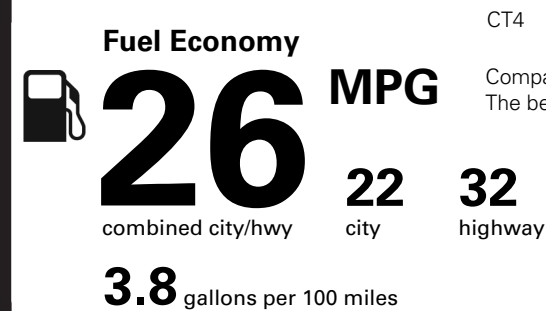

(DLR INSTALLED)

TOTAL OPTIONS	\$2,915.00
TOTAL VEHICLE & OPTIONS	\$46,715.00
DESTINATION CHARGE	1,495.00

TOTAL VEHICLE PRICE* \$48,210.00

EPA DOT Fuel Economy and Environment

Gasoline Vehicle

You spend **\$3,500** more in fuel costs over 5 years compared to the average new vehicle.