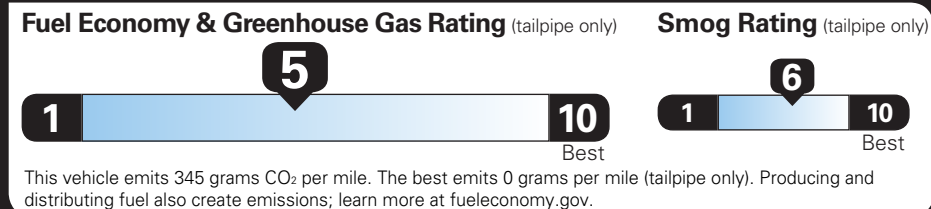

You spend **$3,500** more in fuel costs over 5 years compared to the average new vehicle.

Annual fuel cost **$2,400**