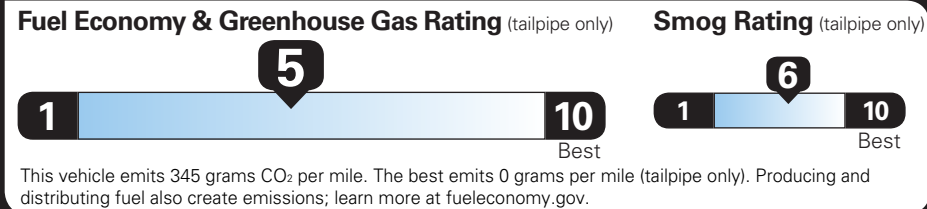

You spend $3,500

more in fuel costs over 5 years

compared to the average new vehicle.

G
A
N

Annual fuel cost **$2,400**