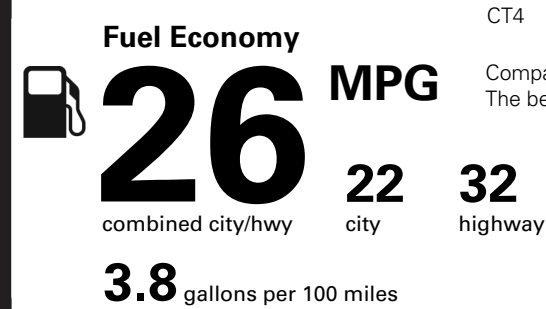

TOTAL OPTIONS	\$9,600.00
TOTAL VEHICLE & OPTIONS	\$53,400.00
DESTINATION CHARGE	1,495.00

TOTAL VEHICLE PRICE* \$54,895.00

EPA DOT Fuel Economy and Environment

Gasoline Vehicle

You spend \$3,500

more in fuel costs over 5 years