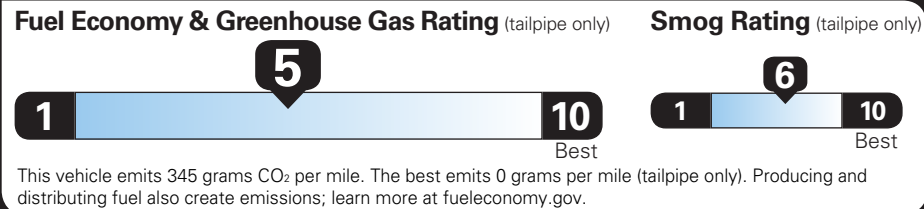

- LANE CHANGE ALERT WITH SIDE BLIND ZONE ALERT

MANUFACTURER'S SUGGESTED RETAIL PRICE

STANDARD VEHICLE PRICE $43,800.00

OPTIONS & PRICING

OPTIONS INSTALLED BY THE MANUFACTURER (MAY REPLACE STANDARD EQUIPMENT SHOWN)

- SANGRIA W/ JET BLACK ACCENTS 1,500.00
- W/ LEATHER SEATING SURFACES 1,400.00
- NAVIGATION AND BOSE PREMIUM AUDIO PACKAGE:
- BOSE PREMIUM SURROUND SOUND 14-SPEAKER SYSTEM
- CADILLAC USER EXPERIENCE WITH EMBEDDED NAVIGATION
- SUNROOF 1,050.00
- BRAKES, RED BREMBO FRONT, PERFORMANCE 4- WHL ANTILOCK, 4 WHL DISC 1,000.00
- WHEELS, 18" PREMIUM PAINTED 600.00

- ALLOY, SATIN GRAPHITE FINISH (REPLACES STD/PKG WHEELS)
- INTERIOR PROTECTION PACKAGE (DEALER INSTALLED) 325.00
- HIGHWAY SAFETY KIT (DEALER INSTALLED) 175.00

TOTAL OPTIONS $6,050.00
TOTAL VEHICLE & OPTIONS $49,850.00
DESTINATION CHARGE 1,495.00

TOTAL VEHICLE PRICE* $51,345.00

EPA DOT Fuel Economy and Environment

Gasoline Vehicle

Fuel Economy **26** MPG
combined city/hwy
3.8 gallons per 100 miles

CT4
Compact cars range from 17 to 116 MPG. The best vehicle rates 146 MPGe.

22 city
32 highway

You spend **$3,500** more in fuel costs over 5 years compared to the average new vehicle.

Annual fuel cost **$2,400**

Actual results will vary for many reasons, including driving conditions and how you drive and maintain your vehicle. The average new vehicle gets 29 MPG and costs $8,500 to fuel over 5 years. Cost estimates are based on 15,000 miles per year at $4.15 per gallon. MPGe is miles per gasoline gallon equivalent. Vehicle emissions are a significant cause of climate change and smog.

fuel economy.gov
Calculate personalized estimates and compare vehicles

GOVERNMENT 5-STAR SAFETY RATINGS

This vehicle has not been rated by the government for overall vehicle score, frontal crash, side crash or rollover risk.

Source: National Highway Traffic Safety Administration (NHTSA)
www.safercar.gov or 1-888-327-4236

PARTS CONTENT INFORMATION

FOR VEHICLES IN THIS CARLINE:
U.S./CANADIAN PARTS CONTENT: 39%
MAJOR SOURCES OF FOREIGN PARTS CONTENT: MEXICO 20%

NOTE: PARTS CONTENT DOES NOT INCLUDE FINAL ASSEMBLY, DISTRIBUTION, OR OTHER NON-PARTS COSTS.

FOR THIS VEHICLE:
FINAL ASSEMBLY POINT:
LANSING, MI U.S.A.
COUNTRY OF ORIGIN:
ENGINE: UNITED STATES
TRANSMISSION: UNITED STATES

This label has been applied pursuant to Federal law - Do not remove prior to delivery to the ultimate purchaser. *Includes Manufacturer's Recommended Pre-Delivery Service. Does not include dealer installed options and accessories not listed above, local taxes or license fees.

© 2009 General Motors LLC
GMLBL_PROD_0043 - 10/23/2023

ORDER NO FNRWNH SALES CODE E
SALES MODEL CODE 6DD69
DEALER NO 25139
FINAL ASSEMBLY:
LANSING, MI U.S.A.

VIN 1G6DC5RK4T0106565 REISSUE

DEALER TO WHOM DELIVERED
CADILLAC OF BIRMINGHAM LLC
1677 MONTGOMERY HWY
BIRMINGHAM, AL 35216-4907

Better drives start with OnStar®
Activate today

Learn more at onstar.com, or scan the QR code

onstar.com/privacy