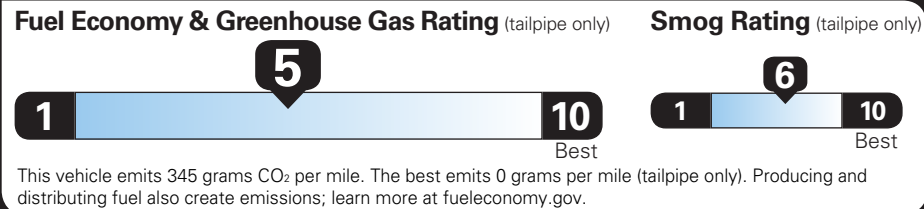

- LANE CHANGE ALERT WITH SIDE BLIND ZONE ALERT

MANUFACTURER'S SUGGESTED RETAIL PRICE

STANDARD VEHICLE PRICE $44,400.00

OPTIONS & PRICING

OPTIONS INSTALLED BY THE MANUFACTURER (MAY REPLACE STANDARD EQUIPMENT SHOWN)

- NAVIGATION AND BOSE PREMIUM AUDIO PACKAGE: 1,400.00
- BOSE PREMIUM SURROUND SOUND 14-SPEAKER SYSTEM
- CADILLAC USER EXPERIENCE WITH EMBEDDED NAVIGATION
- SUNROOF 1,050.00
- BRAKES, BLUE BREMBO FRONT, PERFORMANCE 4- WHL ANTILOCK, 4 WHL DISC 1,000.00
- WHEELS, 18" PREMIUM PAINTED ALLOY, SATIN GRAPHITE FINISH (REPLACES STD/PKG WHEELS) 600.00

Visit us at www.cadillac.com

BLACK SPOILER (DLR INSTALLED)	595.00
INTERIOR PROTECTION PACKAGE (DEALER INSTALLED)	325.00
BLACK MIRROR COVERS (DLR INSTALLED)	225.00

TOTAL OPTIONS	$5,195.00
TOTAL VEHICLE & OPTIONS	$49,595.00
DESTINATION CHARGE	1,795.00

TOTAL VEHICLE PRICE* $51,390.00

EPA DOT Fuel Economy and Environment

Gasoline Vehicle

Fuel Economy **26** MPG
combined city/hwy
3.8 gallons per 100 miles

CT4
Compact cars range from 12 to 126 MPG. The best vehicle rates 146 MPGe.

22 city
32 highway

You spend **$3,500** more in fuel costs over 5 years compared to the average new vehicle.

Annual fuel cost **$2,400**

Actual results will vary for many reasons, including driving conditions and how you drive and maintain your vehicle. The average new vehicle gets 29 MPG and costs $8,500 to fuel over 5 years. Cost estimates are based on 15,000 miles per year at $4.15 per gallon. MPGe is miles per gasoline gallon equivalent. Vehicle emissions are a significant cause of climate change and smog.

fuel economy.gov

Calculate personalized estimates and compare vehicles

GOVERNMENT 5-STAR SAFETY RATINGS

This vehicle has not been rated by the government for overall vehicle score, frontal crash, side crash or rollover risk.

Source: National Highway Traffic Safety Administration (NHTSA)
www.safercar.gov or 1-888-327-4236

PARTS CONTENT INFORMATION

FOR VEHICLES IN THIS CARLINE:
U.S./CANADIAN PARTS CONTENT: 39%
MAJOR SOURCES OF FOREIGN PARTS CONTENT: MEXICO 20%

NOTE: PARTS CONTENT DOES NOT INCLUDE FINAL ASSEMBLY, DISTRIBUTION, OR OTHER NON-PARTS COSTS.

FOR THIS VEHICLE:
FINAL ASSEMBLY POINT: LANSING, MI U.S.A.
COUNTRY OF ORIGIN: ENGINE: UNITED STATES TRANSMISSION: UNITED STATES

This label has been applied pursuant to Federal law - Do not remove prior to delivery to the ultimate purchaser. *Includes Manufacturer's Recommended Pre-Delivery Service. Does not include dealer installed options and accessories not listed above, local taxes or license fees.

© 2009 General Motors LLC
GMLBL_PROD_0044 - 11/01/2025

ORDER NO FXPRKF SALES CODE E
SALES MODEL CODE 6DD69
DEALER NO 25139
FINAL ASSEMBLY:
LANSING, MI U.S.A.

VIN 1G6DC5RK2T0117354 REISSUE

DEALER TO WHOM DELIVERED
CADILLAC OF BIRMINGHAM LLC
1677 MONTGOMERY HWY
BIRMINGHAM, AL 35216-4907

Better drives start with OnStar®
Activate today

Learn more at onstar.com, or scan the QR code

onstar.com/privacy