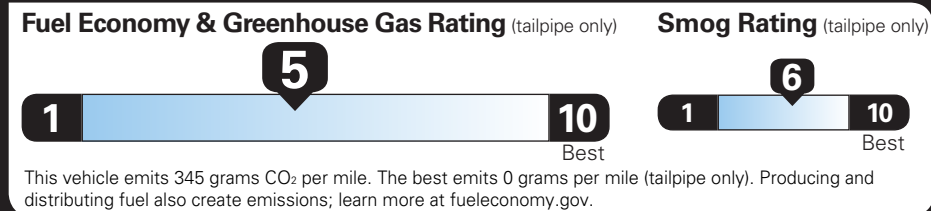

SAFETY & SECURITY

- FORWARD COLLISION ALERT
- FRONT PEDESTRIAN BRAKING
- SAFETY ALERT SEAT
- HD REAR VISION CAMERA
- TEEN DRIVER
- BUCKLE TO DRIVE
- LANE KEEP ASSIST WITH LANE DEPARTURE WARNING
- FRONT AND REAR PARK ASSIST
- FOLLOWING DISTANCE INDICATOR
- REAR CROSS TRAFFIC ALERT

- LANE CHANGE ALERT WITH SIDE BLIND ZONE ALERT

MANUFACTURER'S SUGGESTED RETAIL PRICE

STANDARD VEHICLE PRICE $43,800.00

OPTIONS & PRICING

OPTIONS INSTALLED BY THE MANUFACTURER (MAY REPLACE STANDARD EQUIPMENT SHOWN)

- NAVIGATION AND BOSE PREMIUM AUDIO PACKAGE: 1,400.00
- BOSE PREMIUM SURROUND SOUND 14-SPEAKER SYSTEM
- CADILLAC USER EXPERIENCE WITH EMBEDDED NAVIGATION
- SUNROOF 1,050.00
- TYPHOON METALLIC 625.00
- WHEELS, 18" PREMIUM PAINTED ALLOY, SATIN GRAPHITE FINISH (REPLACES STD/PKG WHEELS) 600.00
- INTERIOR PROTECTION PACKAGE (DEALER INSTALLED) 325.00

TOTAL OPTIONS	$4,000.00
TOTAL VEHICLE & OPTIONS	$47,800.00
DESTINATION CHARGE	1,495.00

TOTAL VEHICLE PRICE* $49,295.00

EPA DOT Fuel Economy and Environment

Gasoline Vehicle

Fuel Economy **26** MPG combined city/hwy

22 city 32 highway

3.8 gallons per 100 miles

CT4
Compact cars range from 17 to 116 MPG. The best vehicle rates 146 MPGe.

You spend **$3,500** more in fuel costs over 5 years compared to the average new vehicle.

Annual fuel cost **$2,400**

Actual results will vary for many reasons, including driving conditions and how you drive and maintain your vehicle. The average new vehicle gets 29 MPG and costs $8,500 to fuel over 5 years. Cost estimates are based on 15,000 miles per year at $4.15 per gallon. MPGe is miles per gasoline gallon equivalent. Vehicle emissions are a significant cause of climate change and smog.

fuel economy.gov
Calculate personalized estimates and compare vehicles

GOVERNMENT 5-STAR SAFETY RATINGS

This vehicle has not been rated by the government for overall vehicle score, frontal crash, side crash or rollover risk.

Source: National Highway Traffic Safety Administration (NHTSA)
www.safercar.gov or 1-888-327-4236

PARTS CONTENT INFORMATION

FOR VEHICLES IN THIS CARLINE:
U.S./CANADIAN PARTS CONTENT: 39%
MAJOR SOURCES OF FOREIGN PARTS CONTENT: MEXICO 20%

NOTE: PARTS CONTENT DOES NOT INCLUDE FINAL ASSEMBLY, DISTRIBUTION, OR OTHER NON-PARTS COSTS.

FOR THIS VEHICLE:
**FINAL ASSEMBLY POINT:
LANSING, MI U.S.A.**
**COUNTRY OF ORIGIN:
ENGINE: UNITED STATES
TRANSMISSION: UNITED STATES**

This label has been applied pursuant to Federal law - Do not remove prior to delivery to the ultimate purchaser. *Includes Manufacturer's Recommended Pre-Delivery Service. Does not include dealer installed options and accessories not listed above, local taxes or license fees.

© 2009 General Motors LLC
GMLBL_PROD_0043 - 10/23/2023

Better drives start with OnStar®
Activate today

Learn more at onstar.com, or scan the QR code
onstar.com/privacy

ORDER NO FNH7X SALES CODE E
SALES MODEL CODE 6DD69
DEALER NO 25139
FINAL ASSEMBLY:
LANSING, MI U.S.A.

VIN 1G6DC5RK2T0106290 REISSUE

DEALER TO WHOM DELIVERED
CADILLAC OF BIRMINGHAM LLC
1677 MONTGOMERY HWY
BIRMINGHAM, AL 35216-4907