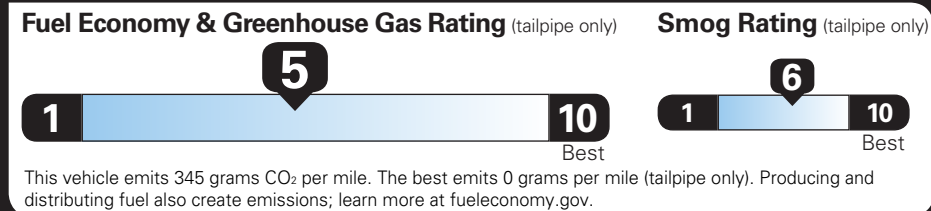

SAFETY & SECURITY

- FORWARD COLLISION ALERT
- FRONT PEDESTRIAN BRAKING
- SAFETY ALERT SEAT
- HD REAR VISION CAMERA
- TEEN DRIVER
- BUCKLE TO DRIVE
- LANE KEEP ASSIST WITH LANE DEPARTURE WARNING
- FRONT AND REAR PARK ASSIST

- FOLLOWING DISTANCE INDICATOR
- REAR CROSS TRAFFIC ALERT
- LANE CHANGE ALERT WITH SIDE BLIND ZONE ALERT

MANUFACTURER'S SUGGESTED RETAIL PRICE

STANDARD VEHICLE PRICE $43,800.00

OPTIONS & PRICING

OPTIONS INSTALLED BY THE MANUFACTURER (MAY REPLACE STANDARD EQUIPMENT SHOWN)

- NAVIGATION AND BOSE PREMIUM AUDIO PACKAGE: 1,400.00
- BOSE PREMIUM SURROUND SOUND 14-SPEAKER SYSTEM
- CADILLAC USER EXPERIENCE WITH EMBEDDED NAVIGATION
- SUNROOF 1,050.00
- COASTAL BLUE METALLIC 625.00

TOTAL OPTIONS $3,075.00
TOTAL VEHICLE & OPTIONS $46,875.00

DESTINATION CHARGE 1,495.00

TOTAL VEHICLE PRICE* $48,370.00

EPA DOT Fuel Economy and Environment

Gasoline Vehicle

Fuel Economy **26** MPG
combined city/hwy

22 city

32 highway

3.8 gallons per 100 miles

CT4
Compact cars range from 17 to 116 MPG. The best vehicle rates 146 MPGe.

You spend **$3,500** more in fuel costs over 5 years compared to the average new vehicle.

Annual fuel cost **$2,400**

Actual results will vary for many reasons, including driving conditions and how you drive and maintain your vehicle. The average new vehicle gets 29 MPG and costs $8,500 to fuel over 5 years. Cost estimates are based on 15,000 miles per year at $4.15 per gallon. MPGe is miles per gasoline gallon equivalent. Vehicle emissions are a significant cause of climate change and smog.

fuel economy.gov
Calculate personalized estimates and compare vehicles

GOVERNMENT 5-STAR SAFETY RATINGS

This vehicle has not been rated by the government for overall vehicle score, frontal crash, side crash or rollover risk.

Source: National Highway Traffic Safety Administration (NHTSA)
www.safercar.gov or 1-888-327-4236

PARTS CONTENT INFORMATION

FOR VEHICLES IN THIS CARLINE:
U.S./CANADIAN PARTS CONTENT: 39%
MAJOR SOURCES OF FOREIGN PARTS CONTENT: MEXICO 20%

NOTE: PARTS CONTENT DOES NOT INCLUDE FINAL ASSEMBLY, DISTRIBUTION, OR OTHER NON-PARTS COSTS.

FOR THIS VEHICLE:
**FINAL ASSEMBLY POINT:
LANSING, MI U.S.A.**
**COUNTRY OF ORIGIN:
ENGINE: UNITED STATES
TRANSMISSION: UNITED STATES**

This label has been applied pursuant to Federal law - Do not remove prior to delivery to the ultimate purchaser. *Includes Manufacturer's Recommended Pre-Delivery Service. Does not include dealer installed options and accessories not listed above, local taxes or license fees.

© 2009 General Motors LLC
GMLBL_PROD_0044 - 11/01/2025

Better drives start with OnStar®
Activate today

Learn more at onstar.com, or scan the QR code
onstar.com/privacy

ORDER NO FRSHWF SALES CODE E
SALES MODEL CODE 6DD69
DEALER NO 36150
FINAL ASSEMBLY:
LANSING, MI U.S.A.

VIN 1G6DC5RK1T0109777 REISSUE

DEALER TO WHOM DELIVERED
COULTER CADILLAC PHOENIX
1188 E CAMELBACK RD
PHOENIX, AZ 85014-3270