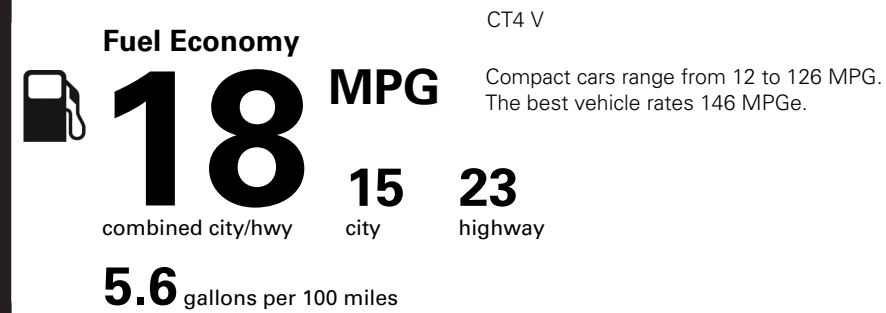

MANUFACTURER'S SUGGESTED RETAIL PRICE

STANDARD VEHICLE PRICE \$63,600.00

OPTIONS & PRICING

OPTIONS INSTALLED BY THE MANUFACTURER (MAY REPLACE STANDARD EQUIPMENT SHOWN)

SUNROOF 1,050.00
BRAKE CALIPERS, RED 595.00

TOTAL OPTIONS \$1,645.00
TOTAL VEHICLE & OPTIONS \$65,245.00

DESTINATION CHARGE 1,795.00

TOTAL VEHICLE PRICE* \$67,040.00

EPA DOT Fuel Economy and Environment

Gasoline Vehicle

You spend **\$8,750** more in fuel costs over 5 years compared to the average new vehicle.