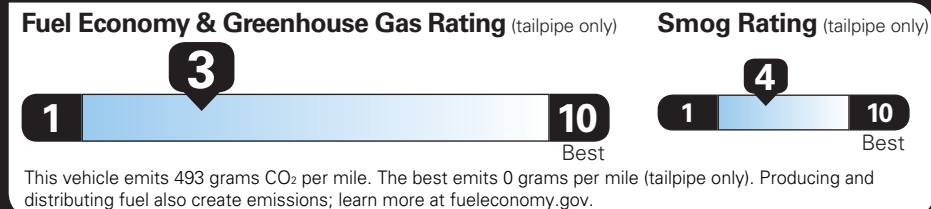

Actual results will vary for many reasons, including driving conditions and how you drive and maintain your vehicle. The average new vehicle gets 29 MPG and costs $8,500 to fuel over 5 years. Cost estimates are based on 15,000 miles per year at $4.15 per gallon. MPGe is miles per gasoline gallon equivalent. Vehicle emissions are a significant cause of climate change and smog.

fuel economy.gov
Calculate personalized estimates and compare vehicles

GOVERNMENT 5-STAR SAFETY RATINGS

This vehicle has not been rated by the government for overall vehicle score, frontal crash, side crash or rollover risk.

Source: National Highway Traffic Safety Administration (NHTSA)
www.safercar.gov or 1-888-327-4236

PARTS CONTENT INFORMATION

FOR VEHICLES IN THIS CARLINE:
U.S./CANADIAN PARTS CONTENT: 39%
MAJOR SOURCES OF FOREIGN PARTS CONTENT: MEXICO 20%

NOTE: PARTS CONTENT DOES NOT INCLUDE FINAL ASSEMBLY, DISTRIBUTION, OR OTHER NON-PARTS COSTS.

FOR THIS VEHICLE:
FINAL ASSEMBLY POINT: LANSING, MI U.S.A.
COUNTRY OF ORIGIN: ENGINE: UNITED STATES TRANSMISSION: UNITED STATES

This label has been applied pursuant to Federal law - Do not remove prior to delivery to the ultimate purchaser. *Includes Manufacturer's Recommended Pre-Delivery Service. Does not include dealer installed options and accessories not listed above, local taxes or license fees.

© 2009 General Motors LLC
GMLBL_PROD_0044 - 11/01/2025

Better drives start with OnStar®
Activate today

Learn more at onstar.com, or scan the QR code
onstar.com/privacy

ORDER NO FXVDR1 SALES CODE E
SALES MODEL CODE 6DF69
DEALER NO 24126
FINAL ASSEMBLY:
LANSING, MI U.S.A.

VIN 1G6D65RPXT0460545 REISSUE

DEALER TO WHOM DELIVERED
BILL DODGE CADILLAC
PO BOX 9567
WESTBROOK, ME 04098-5067