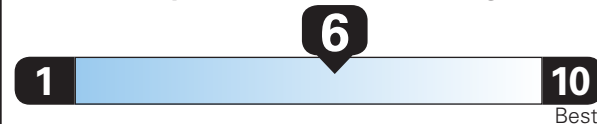

MALIBU

Mid-size cars range from 15 to 140 MPG. The best vehicle rates 140 MPGe.

You save \$1,000
in fuel costs over 5 years compared to the average new vehicle.

G B Q

Annual fuel cost \$1,700

Fuel Economy & Greenhouse Gas Rating (tailpipe only)