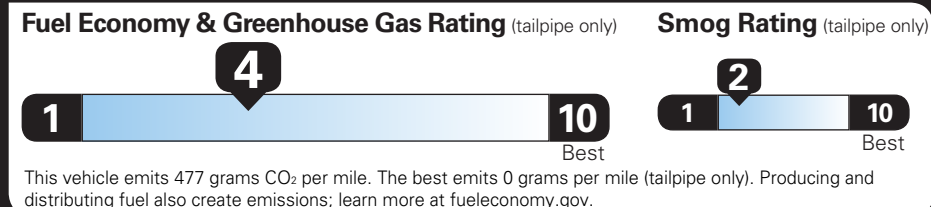

EXTERIOR

- REMOVEABLE ROOF PANEL - BODY COLOR
- POWER HEATED OUTSIDE ADJUST MIRRORS W/TURN INDICATORS
- HEADLAMPS, LED
- COMPOSITE SPLITTER & ROCKERS
- POWER HOOD/TRUNK PULL DOWN
- REAR SPOILER

SAFETY & SECURITY

- HD REAR VISION CAMERA
- REAR PARK ASSIST
- THEFT DETERRENT SYSTEM
- INTELLIBEAM
- FORWARD COLLISION ALERT
- LANE KEEP ASSIST WITH LANE DEPARTURE WARNING
- AUTOMATIC EMERGENCY BRAKING

MANUFACTURER'S SUGGESTED RETAIL PRICE

STANDARD VEHICLE PRICE $108,600.00

OPTIONS & PRICING

OPTIONS INSTALLED BY THE MANUFACTURER (MAY REPLACE STANDARD EQUIPMENT SHOWN)

- WHEELS, GLOSS BLACK FORGED ALUMINUM 995.00
- EDGE RED-PAINTED BRAKE CALIPERS 695.00
- 3 YEARS MOBILE SERVICE PLUS 599.00
- ENGINE COVER IN RED 595.00
- INCLUDES ENGINE LIGHTING

EXHAUST TIPS, BLACK	395.00
BLACK LUG NUTS (DEALER INSTALLED)	295.00
DARK STEALTH CROSSED FLAGS EMBLEM (DLR INSTALLED)	275.00
BLACK WHEEL LOCKS (DEALER INSTALLED)	175.00

TOTAL OPTIONS	$4,024.00
TOTAL VEHICLE & OPTIONS	$112,624.00
DESTINATION CHARGE	2,495.00

TOTAL VEHICLE PRICE* $115,119.00

EPA DOT Fuel Economy and Environment

Gasoline Vehicle

CORVETTE E-RAY

Fuel Economy

19 MPG combined city/hwy

16 MPG city

24 MPG highway

5.3 gallons per 100 miles

Two seaters range from 12 to 51 MPG. The best vehicle rates 146 MPGe.

You spend $8,000 more in fuel costs over 5 years compared to the average new vehicle.

G D N

Annual fuel cost $3,300

Actual results will vary for many reasons, including driving conditions and how you drive and maintain your vehicle. The average new vehicle gets 29 MPG and costs $8,500 to fuel over 5 years. Cost estimates are based on 15,000 miles per year at $4.15 per gallon. MPGe is miles per gasoline gallon equivalent. Vehicle emissions are a significant cause of climate change and smog.

fuel economy.gov
Calculate personalized estimates and compare vehicles

GOVERNMENT 5-STAR SAFETY RATINGS

This vehicle has not been rated by the government for overall vehicle score, frontal crash, side crash or rollover risk.

Source: National Highway Traffic Safety Administration (NHTSA)
www.safercar.gov or 1-888-327-4236

PARTS CONTENT INFORMATION

FOR VEHICLES IN THIS CARLINE:
U.S./CANADIAN PARTS CONTENT: 39%
MAJOR SOURCES OF FOREIGN PARTS CONTENT: MEXICO 29%

NOTE: PARTS CONTENT DOES NOT INCLUDE FINAL ASSEMBLY, DISTRIBUTION, OR OTHER NON-PARTS COSTS.

FOR THIS VEHICLE:
FINAL ASSEMBLY POINT:
BOWLING GREEN, KY U.S.A.
COUNTRY OF ORIGIN:
ENGINE: UNITED STATES
TRANSMISSION: UNITED STATES

This label has been applied pursuant to Federal law - Do not remove prior to delivery to the ultimate purchaser. *Includes Manufacturer's Recommended Pre-Delivery Service. Does not include dealer installed options and accessories not listed above, local taxes or license fees.

© 2009 General Motors LLC
GMLBL_PROD_0044 - 11/01/2025

OnStar Better drives start with OnStar®
Activate today

Learn more at onstar.com, or scan the QR code
onstar.com/privacy

ORDER NO FWVCCM SALES CODE E
SALES MODEL CODE 1YG07
DEALER NO 30157
FINAL ASSEMBLY:
BOWLING GREEN, KY U.S.A.

VIN 1G1YK2D44T5501107 REISSUE

DEALER TO WHOM DELIVERED
RON CRAFT CHEVROLET
4114 INTERSTATE 10 E
BAYTOWN, TX 77521-8796