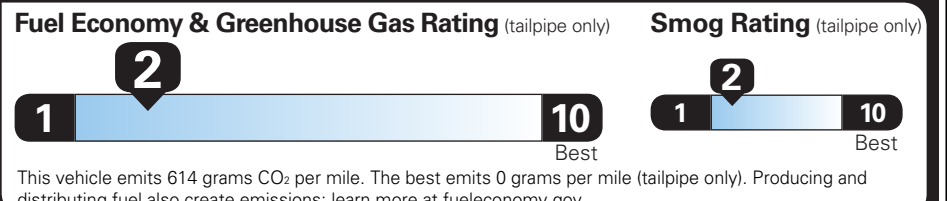

TOTAL VEHICLE PRICE* \$160,834.00

EPA DOT Fuel Economy and Environment

Gasoline Vehicle

CORVETTE Z06

Fuel Economy
14 MPG combined city/hwy
12 MPG city
20 MPG highway
7.1 gallons per 100 miles

You spend \$13,250 more in fuel costs over 5 years compared to the average new vehicle. G A 1

\$3,000 gas guzzler tax

Two seaters range from 9 to 55 MPG. The best vehicle rates 140 MPGe.

Annual fuel COST \$4,550

Actual results will vary for many reasons, including driving conditions and how you drive and maintain your vehicle. The average new vehicle gets 28 MPG and costs \$9,500 to fuel over 5 years. Cost estimates are based on 15,000 miles per year at \$4.25 per gallon. MPGe is miles per gasoline gallon equivalent. Vehicle emissions are a significant cause of climate change and smog.