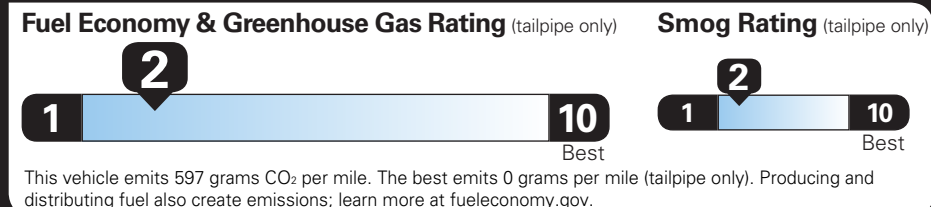

SAFETY & SECURITY

- HD REAR VISION CAMERA
- REAR PARK ASSIST
- THEFT DETERRENT SYSTEM
- INTELLIBEAM
- FORWARD COLLISION ALERT
- LANE KEEP ASSIST WITH LANE DEPARTURE WARNING

- AUTOMATIC EMERGENCY BRAKING

MANUFACTURER'S SUGGESTED RETAIL PRICE

STANDARD VEHICLE PRICE $125,900.00

OPTIONS & PRICING

OPTIONS INSTALLED BY THE MANUFACTURER (MAY REPLACE STANDARD EQUIPMENT SHOWN)

GAS GUZZLER TAX	2,600.00
PERFORMANCE DATA AND VIDEO RECORDER	1,495.00
CARBON FLASH PAINTED NACELLES AND ROOF, CONVERTIBLE TOP	1,295.00
WHEELS, SPIDER DESIGN, BLACK FORGED ALUMINUM	1,095.00
COMPETITION YELLOW TINT METALLIC	995.00
YELLOW PAINTED CALIPERS	795.00
YELLOW SEAT BELTS	595.00
CARBON FLASH METALLIC PAINTED OUTSIDE MIRRORS	295.00
BATTERY PROTECTION PACKAGE	100.00

TOTAL OPTIONS	$9,265.00
TOTAL VEHICLE & OPTIONS	$135,165.00
DESTINATION CHARGE	2,495.00

TOTAL VEHICLE PRICE* $137,660.00

EPA DOT Fuel Economy and Environment

Gasoline Vehicle

CORVETTE Z06

Fuel Economy

15 MPG combined city/hwy
12 city
21 highway

6.7 gallons per 100 miles

Two seaters range from 12 to 51 MPG. The best vehicle rates 146 MPGe.

$2,600 gas guzzler tax

You spend $11,750 more in fuel costs over 5 years compared to the average new vehicle.

Annual fuel COST $3,950

Actual results will vary for many reasons, including driving conditions and how you drive and maintain your vehicle. The average new vehicle gets 29 MPG and costs $8,000 to fuel over 5 years. Cost estimates are based on 15,000 miles per year at $3.95 per gallon. MPGe is miles per gasoline gallon equivalent. Vehicle emissions are a significant cause of climate change and smog.

fuelconomy.gov

Calculate personalized estimates and compare vehicles

GOVERNMENT 5-STAR SAFETY RATINGS

This vehicle has not been rated by the government for overall vehicle score, frontal crash, side crash or rollover risk.

Source: National Highway Traffic Safety Administration (NHTSA)
www.safercar.gov or 1-888-327-4236

PARTS CONTENT INFORMATION

FOR VEHICLES IN THIS CARLINE:
U.S./CANADIAN PARTS CONTENT: 43%
MAJOR SOURCES OF FOREIGN PARTS CONTENT: MEXICO 23%

NOTE: PARTS CONTENT DOES NOT INCLUDE FINAL ASSEMBLY, DISTRIBUTION, OR OTHER NON-PARTS COSTS.

FOR THIS VEHICLE:
FINAL ASSEMBLY POINT:
BOWLING GREEN, KY U.S.A.
COUNTRY OF ORIGIN:
ENGINE: UNITED STATES
TRANSMISSION: UNITED STATES

This label has been applied pursuant to Federal law - Do not remove prior to delivery to the ultimate purchaser. *Includes Manufacturer's Recommended Pre-Delivery Service. Does not include dealer installed options and accessories not listed above, local taxes or license fees.

© 2009 General Motors LLC
GMLBL_PROD_0044 - 11/01/2025

Better drives start with OnStar®
Activate today

Learn more at onstar.com, or scan the QR code

onstar.com/privacy

ORDER NO FZXQOT SALES CODE E
SALES MODEL CODE 1YH67
DEALER NO 07317
FINAL ASSEMBLY:
BOWLING GREEN, KY U.S.A.

VIN 1G1YD3D3XV5600167 REISSUE

DEALER TO WHOM DELIVERED
GLENN POLK CHEVROLET OF SANGER
PO BOX 955
GAINESVILLE, TX 76241