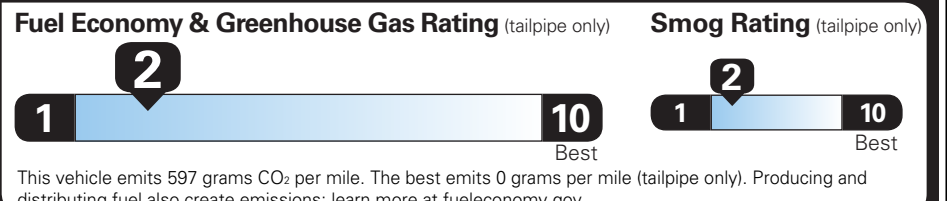

EPA DOT Fuel Economy and Environment

Gasoline Vehicle

CORVETTE Z06

Fuel Economy
15 MPG combined city/hwy
12 MPG city
21 MPG highway
6.7 gallons per 100 miles

You spend $12,250 more in fuel costs over 5 years compared to the average new vehicle. G D L

Two seaters range from 9 to 53 MPG. The best vehicle rates 146 MPGe.

$2,600 gas guzzler tax

Annual fuel COST $4,150