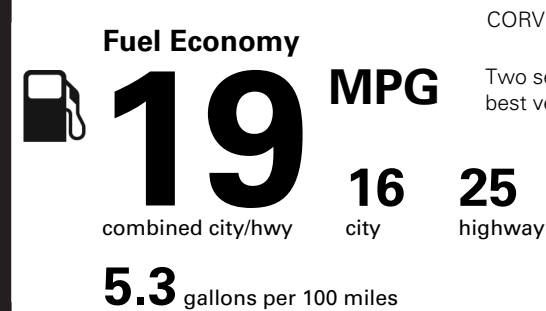

MANUFACTURER'S SUGGESTED RETAIL PRICE

STANDARD VEHICLE PRICE \$68,300.00

OPTIONS & PRICING

OPTIONS INSTALLED BY THE MANUFACTURER (MAY REPLACE STANDARD EQUIPMENT SHOWN)

COUPE ENGINE APPEARANCE PKG	1,695.00
• CARBON FIBER TRIM CLOSEOUTS	
• ENGINE LIGHTING	
• ENGINE SPECIFICATION PLAQUE (DEALER INSTALLED)	
CARBON FLASH PAINTED HIGH WING SPOILER (REPLACES Z51 SPOILER)(DEALER INSTALLED)	1,395.00
PERFORMANCE EXHAUST	1,195.00
WHEELS, 20-SPOKE GLOSS BLACK FORGED ALUMINUM	995.00
BRIGHT RED PAINTED BRAKE CALIPERS	695.00
COMPOSITE ROCKERS, BLACK (DEALER INSTALLED)	595.00
TORCH RED SEAT BELT	495.00

TOTAL OPTIONS	\$8,380.00
TOTAL VEHICLE & OPTIONS	\$76,680.00
DESTINATION CHARGE	1,695.00

TOTAL VEHICLE PRICE* \$78,375.00

EPA DOT Fuel Economy and Environment

Gasoline Vehicle

CORVETTE
Two seaters range from 9 to 55 MPG. The best vehicle rates 140 MPGe.