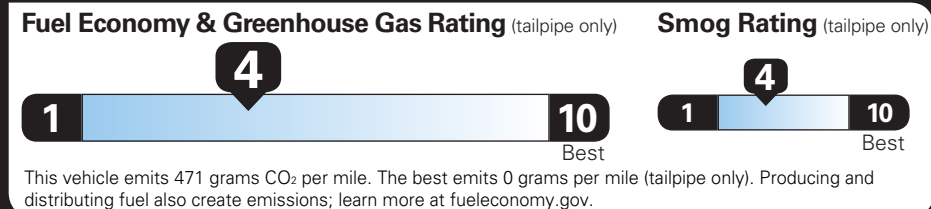

Actual results will vary for many reasons, including driving conditions and how you drive and maintain your vehicle. The average new vehicle gets 28 MPG and costs $9,500 to fuel over 5 years. Cost estimates are based on 15,000 miles per year at $4.25 per gallon. MPGe is miles per gasoline gallon equivalent. Vehicle emissions are a significant cause of climate change and smog.

fuel economy.gov

Calculate personalized estimates and compare vehicles

GOVERNMENT 5-STAR SAFETY RATINGS

This vehicle has not been rated by the government for overall vehicle score, frontal crash, side crash or rollover risk.

Source: National Highway Traffic Safety Administration (NHTSA)
www.safercar.gov or 1-888-327-4236

Equipped with the safety and security of OnStar®

Visit onstar.com for details.

onstar.com/privacy

PARTS CONTENT INFORMATION

FOR VEHICLES IN THIS CARLINE:
U.S./CANADIAN PARTS CONTENT: 41%
MAJOR SOURCES OF FOREIGN PARTS CONTENT: MEXICO 32%

NOTE: PARTS CONTENT DOES NOT INCLUDE FINAL ASSEMBLY, DISTRIBUTION, OR OTHER NON-PARTS COSTS.

FOR THIS VEHICLE:
**FINAL ASSEMBLY POINT:
BOWLING GREEN, KY U.S.A.**
**COUNTRY OF ORIGIN:
ENGINE: UNITED STATES
TRANSMISSION: UNITED STATES**

This label has been applied pursuant to Federal law - Do not remove prior to delivery to the ultimate purchaser. *Includes Manufacturer's Recommended Pre-Delivery Service. Does not include dealer installed options and accessories not listed above, local taxes or license fees.

© 2009 General Motors LLC
GMLBL_PROD_0043 - 10/23/2023

ORDER NO DR4XR4 SALES CODE E
SALES MODEL CODE 1YC07
DEALER NO 13729
FINAL ASSEMBLY:
BOWLING GREEN, KY U.S.A.

VIN 1G1YA2D44S5105230 REISSUE

DEALER TO WHOM DELIVERED
SARCHIONE CHEVROLET, INC.
PO BOX 217
RANDOLPH, OH 44265-0246