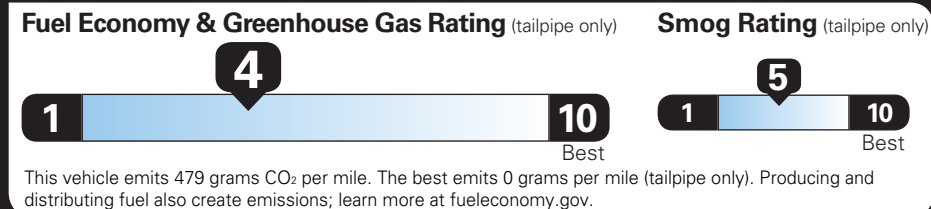

TOTAL OPTIONS	\$1,690.00
TOTAL VEHICLE & OPTIONS	\$65,890.00
DESTINATION CHARGE	1,395.00

TOTAL VEHICLE PRICE* \$67,285.00

EPA DOT Fuel Economy and Environment

Gasoline Vehicle

Fuel Economy
19 MPG
 combined city/hwy
5.3 gallons per 100 miles

Two seaters range from 9 to 30 MPG. The best vehicle rates 132 MPGe.

You spend \$6,500 more in fuel costs over 5 years
 compared to the average new vehicle.

Annual fuel cost \$2,900

Actual results will vary for many reasons, including driving conditions and how you drive and maintain your vehicle. The average new vehicle gets 28 MPG and costs \$8,000 to fuel over 5 years. Cost estimates are based on 15,000 miles per year at \$3.65 per gallon. MPGe is miles per gasoline gallon equivalent. Vehicle emissions are a significant cause of climate change and smog.