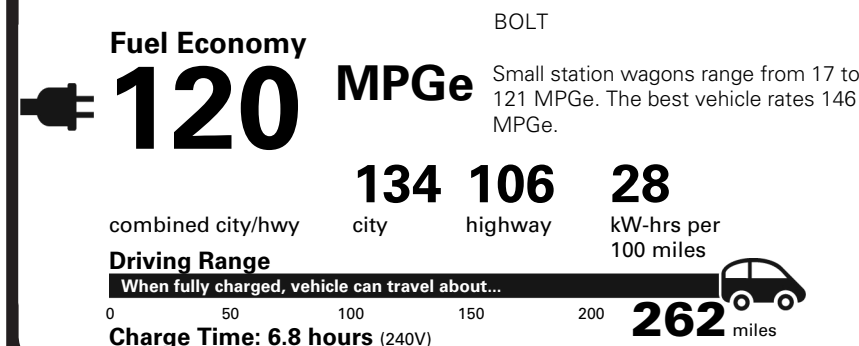

OPTIONS & PRICING

OPTIONS INSTALLED BY THE MANUFACTURER (MAY REPLACE STANDARD EQUIPMENT SHOWN)

- SUPER CRUISE PACKAGE 3,255.00
- SUPER CRUISE (TM) EQUIPPED, UPGRADED TO 3 YEARS ONSTAR ONE WITH SUPER CRUISE(TM)
- DRIVER ATTENTION ASSIST
- FRONT AND REAR PARK ASSIST
- DUAL PANEL PANORAMIC SLIDING POWER SUNROOF W/ POWER SHADE 1,495.00

TOTAL OPTIONS \$6,201.00
TOTAL VEHICLE & OPTIONS \$37,801.00
DESTINATION CHARGE 1,395.00

TOTAL VEHICLE PRICE* \$39,196.00

EPA DOT Fuel Economy and Environment

Electric Vehicle

You save **\$4,250** in fuel costs over 5 years compared to the average new vehicle.