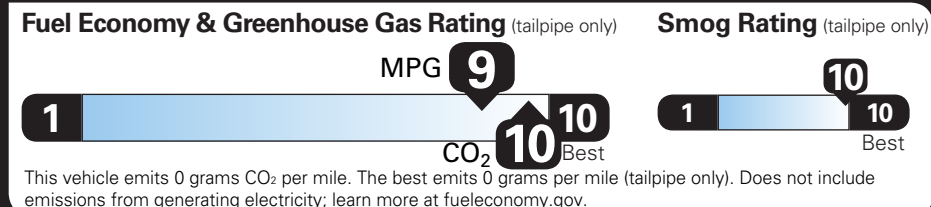

Actual results will vary for many reasons, including driving conditions and how you drive and maintain your vehicle. The average new vehicle gets 29 MPG and costs $8,000 to fuel over 5 years. Cost estimates are based on 15,000 miles per year at $0.18 per kW-hr. MPGe is miles per gasoline gallon equivalent. Vehicle emissions are a significant cause of climate change and smog.

fueleconomy.gov

Calculate personalized estimates and compare vehicles

GOVERNMENT 5-STAR SAFETY RATINGS

This vehicle has not been rated by the government for overall vehicle score, frontal crash, side crash or rollover risk.

Source: National Highway Traffic Safety Administration (NHTSA)
www.safercar.gov or 1-888-327-4236

PARTS CONTENT INFORMATION

FOR VEHICLES IN THIS CARLINE:
U.S./CANADIAN PARTS CONTENT: 17%
MAJOR SOURCES OF FOREIGN PARTS CONTENT: CHINA 51%

NOTE: PARTS CONTENT DOES NOT INCLUDE FINAL ASSEMBLY, DISTRIBUTION, OR OTHER NON-PARTS COSTS.

FOR THIS VEHICLE:
FINAL ASSEMBLY POINT: KANSAS CITY, KS U.S.A.
COUNTRY OF ORIGIN: ENGINE (MOTOR): CHINA
TRANSMISSION (ELECTRIC DRIVE UNIT): CHINA

This label has been applied pursuant to Federal law - Do not remove prior to delivery to the ultimate purchaser. *Includes Manufacturer's Recommended Pre-Delivery Service. Does not include dealer installed options and accessories not listed above, local taxes or license fees.

© 2009 General Motors LLC
GMLBL_PROD_0044 - 11/01/2025

ORDER NO FZGDCN SALES CODE E
SALES MODEL CODE 1FG48
DEALER NO 30239
FINAL ASSEMBLY:
KANSAS CITY, KS U.S.A.

VIN 1G1FZ6EV9VF111795 REISSUE

DEALER TO WHOM DELIVERED
CLASSIC CHEVROLET WEST HOUSTON
8100 S HWY 6
HOUSTON, TX 77083-5701

Better drives start with OnStar®
Activate today

Learn more at onstar.com, or scan the QR code

onstar.com/privacy