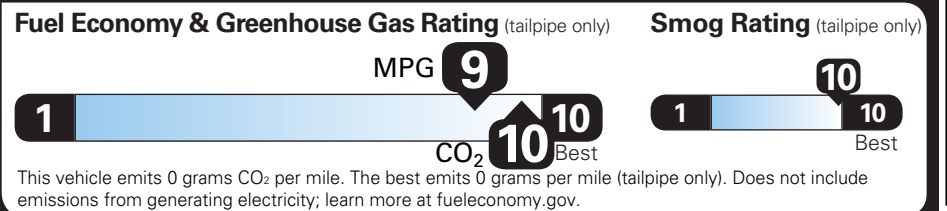

EPA DOT Fuel Economy and Environment

Fuel Economy **120 MPGe** Small station wagons range from 21 to 52 MPGe. The best vehicle rates 146 MPGe.

134 **106** **28**
combined city/hwy city highway kW-hrs per 100 miles

Driving Range
When fully charged, vehicle can travel about... **262** miles

Charge Time: 6.8 hours (240V)

You save $5,000 in fuel costs over 5 years compared to the average new vehicle.

Annual fuel COST $700