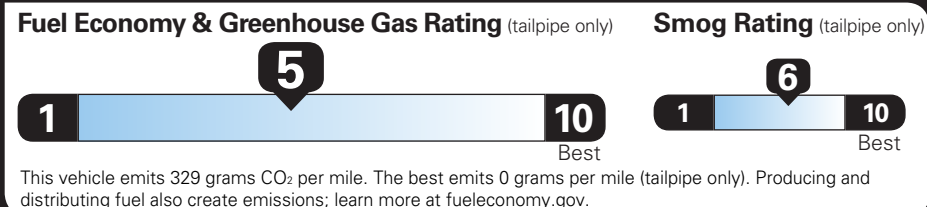

Actual results will vary for many reasons, including driving conditions and how you drive and maintain your vehicle. The average new vehicle gets 29 MPG and costs $8,500 to fuel over 5 years. Cost estimates are based on 15,000 miles per year at $3.30 per gallon. MPGe is miles per gasoline gallon equivalent. Vehicle emissions are a significant cause of climate change and smog.

fuelconomy.gov

Calculate personalized estimates and compare vehicles

GOVERNMENT 5-STAR SAFETY RATINGS

Overall Vehicle Score **Not Rated** ⚠️

Based on the combined ratings of frontal, side and rollover. Should ONLY be compared to other vehicles of similar size and weight. ⚠️ Safety Concern: Visit www.safercar.gov or call 1-888-327-4236 for more details.

Frontal Crash Driver Passenger **Not Rated Not Rated**

Based on the risk of injury in a frontal impact. Should ONLY be compared to other vehicles of similar size and weight.

Side Crash Front seat Rear seat **★★★★★ ⚠️**
★★★★★

Based on the risk of injury in a side impact.

Rollover **★★★★**

Based on the risk of rollover in a single-vehicle crash.

Star ratings range from 1 to 5 stars (★★★★★) with 5 being the highest. Source: National Highway Traffic Safety Administration (NHTSA) www.safercar.gov or 1-888-327-4236

PARTS CONTENT INFORMATION

This label has been applied pursuant to Federal law - Do not remove prior to delivery to the ultimate purchaser. *Includes Manufacturer's Recommended Pre-Delivery Service. Does not include dealer installed options and accessories not listed above, local taxes or license fees.

FOR VEHICLES IN THIS CARLINE:
U.S./CANADIAN PARTS CONTENT: 11%
MAJOR SOURCES OF FOREIGN PARTS CONTENT: MEXICO 55%

NOTE: PARTS CONTENT DOES NOT INCLUDE FINAL ASSEMBLY, DISTRIBUTION, OR OTHER NON-PARTS COSTS.

FOR THIS VEHICLE:
FINAL ASSEMBLY POINT: SAN LUIS POTOSI, MEXICO
COUNTRY OF ORIGIN: ENGINE: MEXICO TRANSMISSION: MEXICO

© 2009 General Motors LLC GMLBL_PROD_0044 - 11/01/2025

ORDER NO FWNDHV SALES CODE E
SALES MODEL CODE 1PS26
DEALER NO 13700
FINAL ASSEMBLY:
SAN LUIS POTOSI, MEXICO

VIN 3GNAXLEG4TL461160 REISSUE

DEALER TO WHOM DELIVERED
FREEWAY CHEVROLET
1150 N 54TH ST
CHANDLER, AZ 85226-1032

Better drives start with OnStar®

Activate today

Learn more at onstar.com, or scan the QR code

onstar.com/privacy