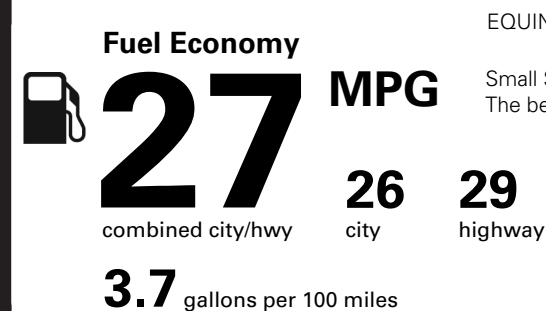

Visit us at www.chevy.com

- (DEALER INSTALLED)
- ALL-WEATHER FLOOR MATS
 - ALL-WEATHER CARGO MAT

TOTAL OPTIONS	\$1,320.00
TOTAL VEHICLE & OPTIONS	\$34,920.00
DESTINATION CHARGE	1,995.00

TOTAL VEHICLE PRICE* \$36,915.00

EPA DOT Fuel Economy and Environment

Gasoline Vehicle

EQUINOX FWD

Small SUVs range from 14 to 138 MPG. The best vehicle rates 146 MPGe.

You spend **\$750** more in fuel costs over 5 years compared to the average new vehicle.