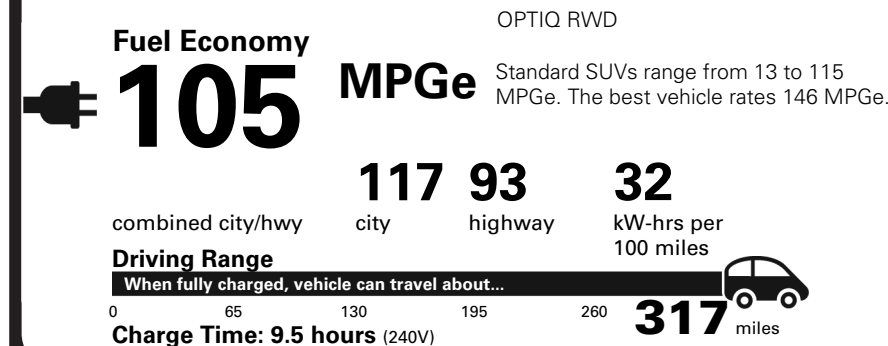

TOTAL OPTIONS	\$256.00
TOTAL VEHICLE & OPTIONS	\$51,756.00
DESTINATION CHARGE	1,795.00

TOTAL VEHICLE PRICE* \$53,551.00

EPA DOT Fuel Economy and Environment

Electric Vehicle

You save \$3,750
in fuel costs over 5 years compared to the average new vehicle.