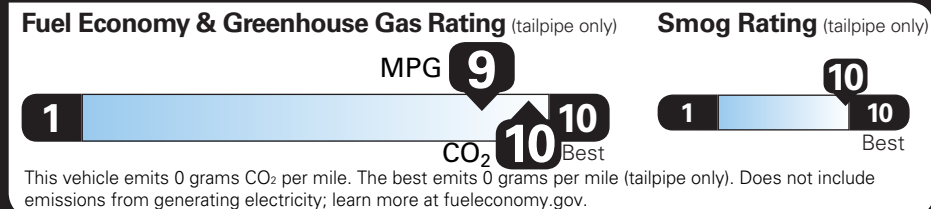

Actual results will vary for many reasons, including driving conditions and how you drive and maintain your vehicle. The average new vehicle gets 29 MPG and costs $8,000 to fuel over 5 years. Cost estimates are based on 15,000 miles per year at $0.18 per kW-hr. MPGe is miles per gasoline gallon equivalent. Vehicle emissions are a significant cause of climate change and smog.

fuel economy.gov
Calculate personalized estimates and compare vehicles

GOVERNMENT 5-STAR SAFETY RATINGS

This vehicle has not been rated by the government for overall vehicle score, frontal crash, side crash or rollover risk.

Source: National Highway Traffic Safety Administration (NHTSA)
www.safercar.gov or 1-888-327-4236

PARTS CONTENT INFORMATION

FOR VEHICLES IN THIS CARLINE:
U.S./CANADIAN PARTS CONTENT: 48%
MAJOR SOURCES OF FOREIGN PARTS CONTENT: MEXICO 28%

NOTE: PARTS CONTENT DOES NOT INCLUDE FINAL ASSEMBLY, DISTRIBUTION, OR OTHER NON-PARTS COSTS.

FOR THIS VEHICLE:
FINAL ASSEMBLY POINT:
RAMOS ARIZPE, CZ MEXICO
COUNTRY OF ORIGIN:
ENGINE (MOTOR): UNITED STATES
TRANSMISSION (ELECTRIC DRIVE UNIT): CHINA

This label has been applied pursuant to Federal law - Do not remove prior to delivery to the ultimate purchaser. *Includes Manufacturer's Recommended Pre-Delivery Service. Does not include dealer installed options and accessories not listed above, local taxes or license fees.

© 2009 General Motors LLC
GMLBL_PROD_0044 - 11/01/2025

OnStar
Better drives start with OnStar®
Activate today
Learn more at onstar.com, or scan the QR code
onstar.com/privacy

WARNING
Cancer and Reproductive Harm
www.P65Warnings.ca.gov/
passenger-vehicle
SEE OWNER'S MANUAL

ORDER NO FZXCNN SALES CODE E
SALES MODEL CODE 6MR26
DEALER NO 38201
FINAL ASSEMBLY:
RAMOS ARIZPE, CZ MEXICO

VIN 3GYK3EM59VS100613 REISSUE

DEALER TO WHOM DELIVERED
RELIABLE CADILLAC
400 AUTO MALL DR
ROSEVILLE, CA 95661-3020